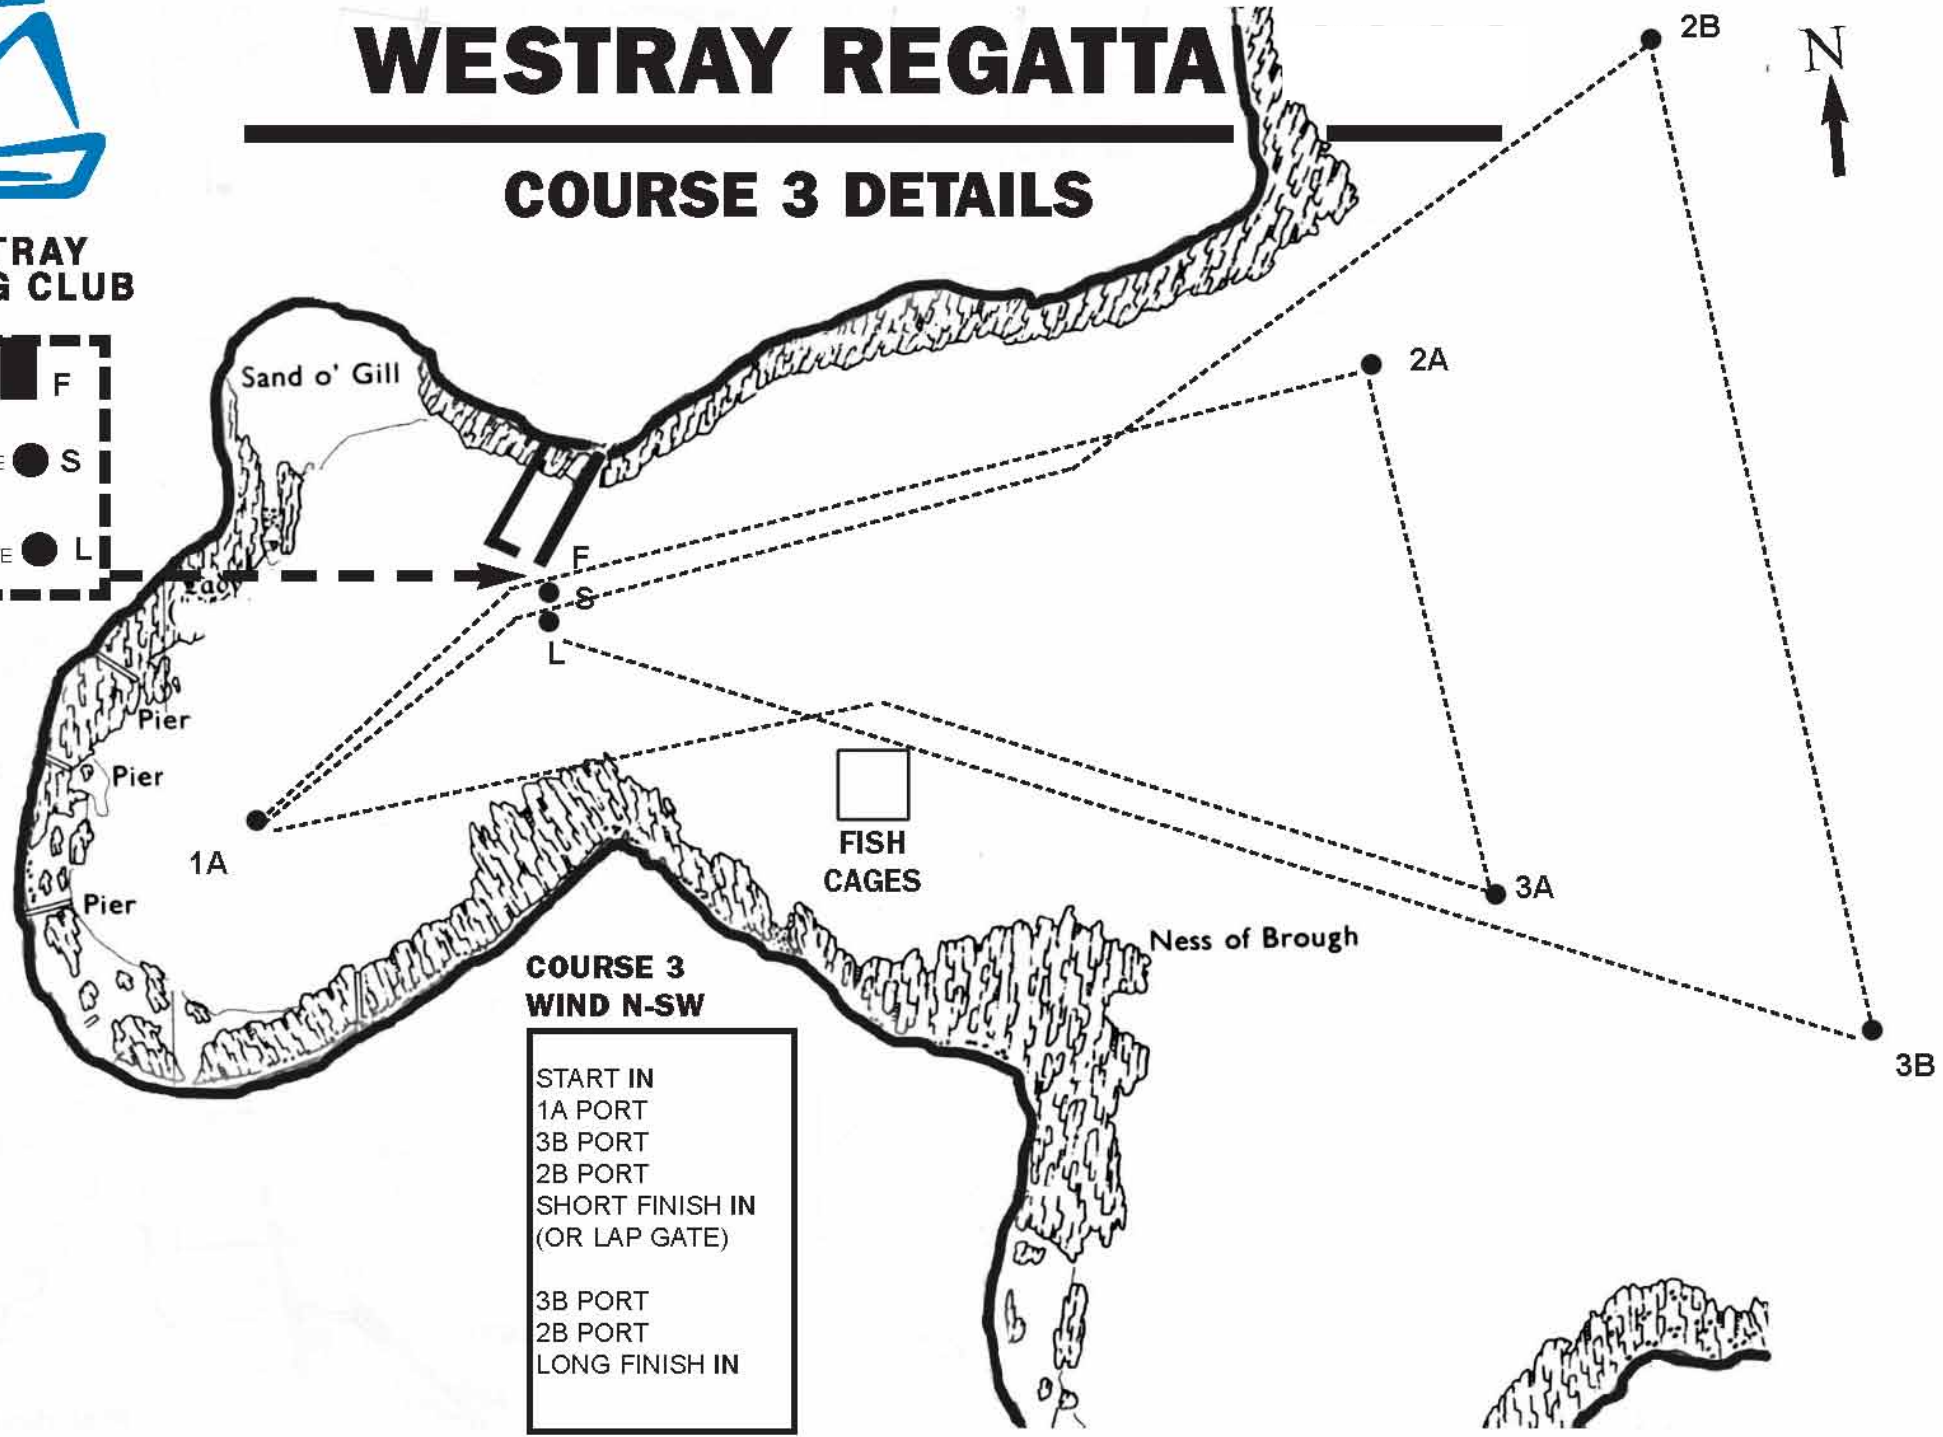

**WESTRAY
SAILING CLUB**

WESTRAY REGATTA

COURSE 3 DETAILS

**COURSE 3
WIND N-SW**

START IN
1A PORT
3B PORT
2B PORT
SHORT FINISH IN
(OR LAP GATE)

3B PORT
2B PORT
LONG FINISH IN